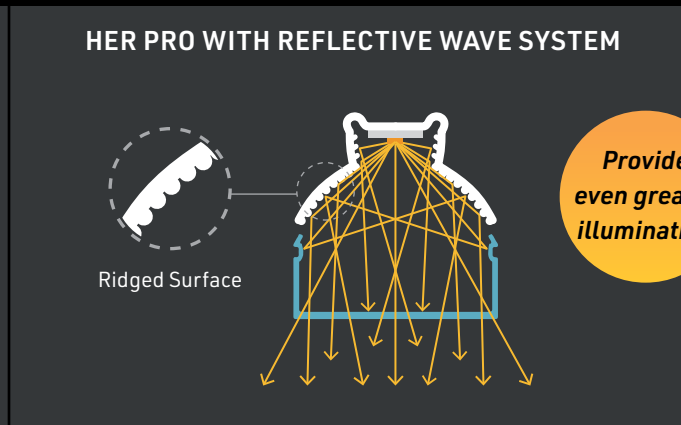

HIGH EFFICIENCY
REFLECTOR V2.0

HER PRO

Significantly improves
luminous efficiency!

HER PRO - HIGH EFFICIENCY REFLECTOR V2.0

Achieve maximum luminous flux with the **HER Pro** (High Efficiency Reflector)! With its engineered design, this new reflector significantly improves luminous efficiency and provides lighting without loss of light. An ingenious idea that surpasses the use of white reflective paint to maximize lighting. The Pro version has been designed with our brand new *Reflective Wave System* – ridges on each side of the reflector – that helps provide even greater illumination!

NEW! FULL EDGE PURE LIGHT PRIME LENS

This new Prime lens with a deep "U" shape design provide edge to edge light with no dark edges. Another great LumenTruss exclusive!

PROFILE	LENGTH	LENSES	PVC PROTECTOR		
 8550 - Profile	Available in straight section of 8 feet (96 inches/2.4 m).	 PR - prime lens	 PVC - Pvc protector		
	x 96 INCHES	INCLUDED	INCLUDED		
QUANTITY	LENGTH	WITH EACH PROFILE	WITH EACH PROFILE		
ENCAPS	JOINERS				
 8550 Endcaps	 JS - Type C straight joiner	 JH45 - Type C horiz. 45° joiner	 JH90 - Type C horiz. 90° joiner	 JV90 - Type C vert. 90° joiner	 JV45 - Type C vert. 45° joiner
ENDCAPS QUANTITY	QUANTITY	QUANTITY	QUANTITY	QUANTITY	QUANTITY
ACCESSORIES					
 Drywall small head screw (x100)	 HER PRO - High efficiency reflector v 2.0				
QUANTITY	QUANTITY				