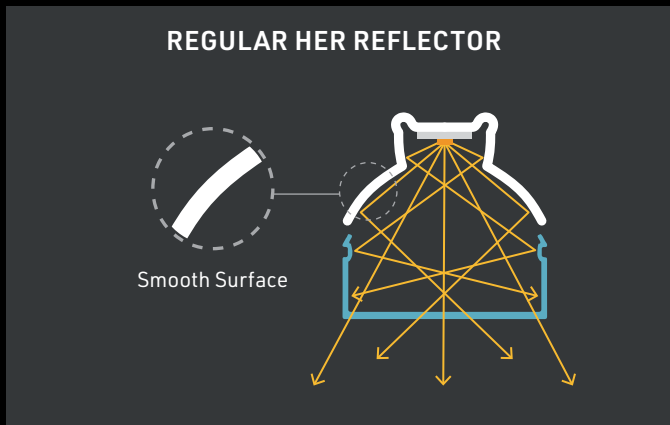

HIGH EFFICIENCY
REFLECTOR V2.0

HER PRO

Significantly improves
luminous efficiency!

HER PRO - HIGH EFFICIENCY REFLECTOR V2.0

Achieve maximum luminous flux with the **HER Pro** (High Efficiency Reflector)! With its engineered design, this new reflector significantly improves luminous efficiency and provides lighting without loss of light. An ingenious idea that surpasses the use of white reflective paint to maximize lighting. The Pro version has been designed with our brand new *Reflective Wave System* – ridges on each side of the reflector – that helps provide even greater illumination!

NEW! FULL EDGE PURE LIGHT PRIME LENS

This new Prime lens with a deep "U" shape design provide edge to edge light with no dark edges. Another great LumenTruss exclusive!

PROFILE	LENGTH	LENSES	PVC PROTECTOR		
 8550 - Profile	Available in straight section of 8 feet (96 inches/2.4 m).	 PR - prime lens	 PVC - Pvc protector		
	x 96 INCHES	INCLUDED	INCLUDED		
QUANTITY	LENGTH	WITH EACH PROFILE	WITH EACH PROFILE		
ENCAPS	JOINERS				
 8550 Endcaps	 JS - Type C straight joiner	 JH45 - Type C horiz. 45° joiner	 JH90 - Type C horiz. 90° joiner	 JV90 - Type C vert. 90° joiner	 JV45 - Type C vert. 45° joiner
ENDCAPS QUANTITY	QUANTITY	QUANTITY	QUANTITY	QUANTITY	QUANTITY
ACCESSORIES					
 Drywall small head screw (x100)	 HER PRO - High efficiency reflector v 2.0				
QUANTITY	QUANTITY				