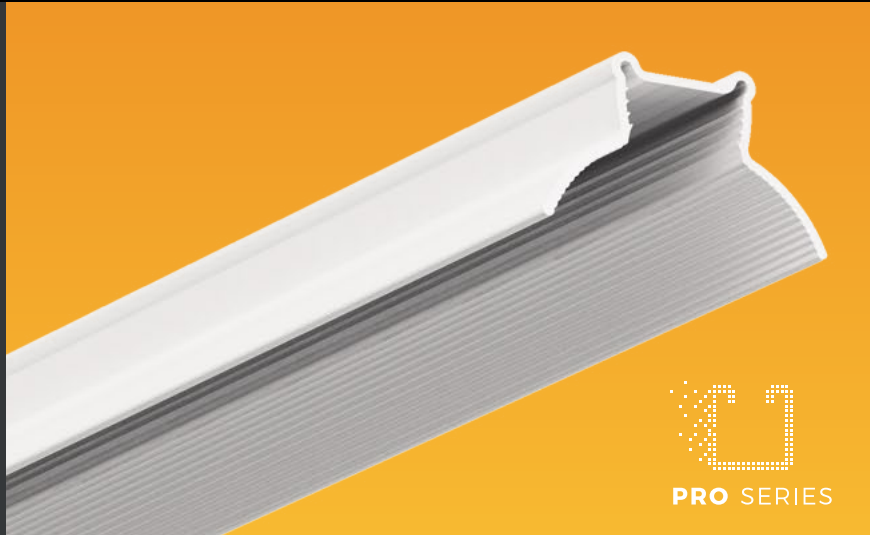

HIGH EFFICIENCY
REFLECTOR V2.0

HER PRO

Significantly improves
luminous efficiency!