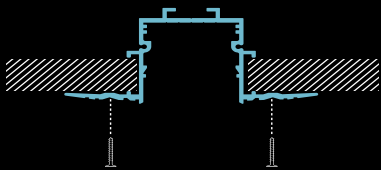

EASY INSTALLATION