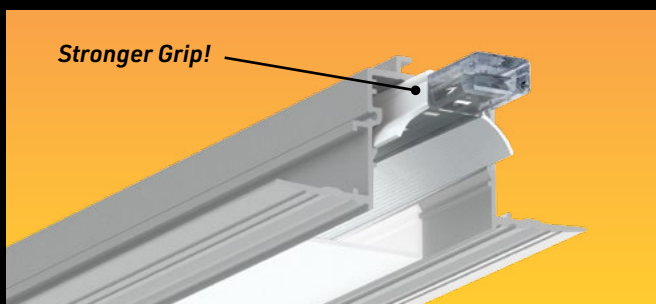

NEW! FULL EDGE PURE LIGHT PRIME LENS

This new Prime lens with a deep "U" shape design provide edge to edge light with no dark edges. Another great LumenTruss exclusive!