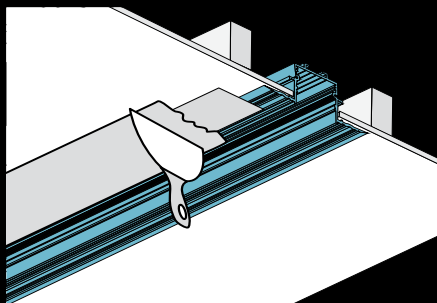

EASY INSTALLATION