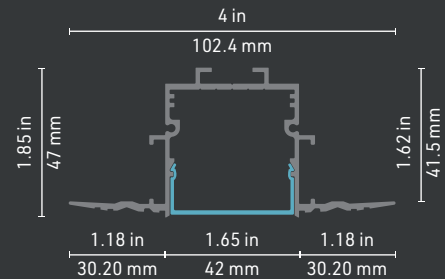

8550 PRO - Regular

8000 SERIES

LUMEN™
Truss

8550 PRO - REGULAR PROFILE

8000 Series

Cross-section dimensions:

The 8550 Pro profile is designed to disappear into the structure, merging the light source with the surface. Very versatile with 15 LED light sources to choose from 2400 K to 6200 K including WarmDim, Tunable White, RGB and RGB white. Its refined look harmonizes perfectly with any project.

FEATURES

- Available in 96 in (2.43 m) lengths including 3 straight Type C joiners; profile can be cut on-site for easy and accurate installation
- On each side of the extrusion, the edges have grooves that reduce the space between the screws and the surface
- Designed to give a uniform light without hot spots with a prime lens.
- 15 LED light sources to choose from 2400 K to 6200 K, including WarmDim, RGB and RGBW
- Made of ALCOA 6063-T5 aluminum alloy for increased heat dissipation
- Compatible with the HER Pro PVC reflector that provides maximum luminance.
- Indoor use
- **Bonus:** PVC protector included with each profile