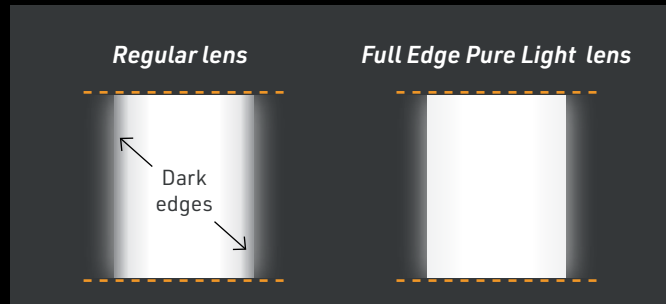

NEW! FULL EDGE PURE LIGHT PRIME LENS

This new Prime lens with a deep "U" shape design provide edge to edge light with no dark edges. Another great LumenTruss exclusive!